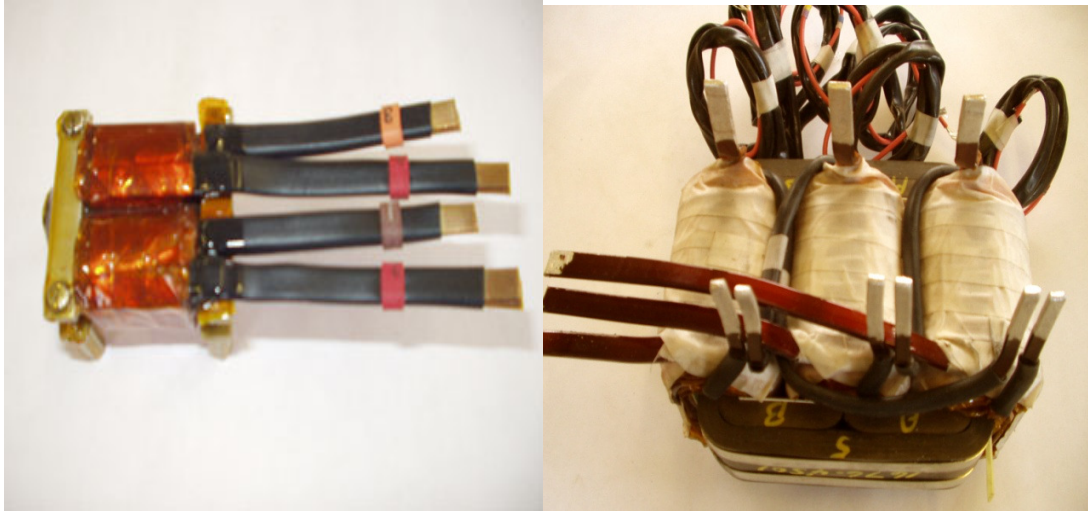

TRU's - Typhoon (EFA) TRU Transformer

Outstanding Quality, Value and Customer Service

GENERAL SPECIFICATION

- ◆ Input ~ 200 VAC 3-Phase 5.9KVA
- ◆ Output ~ 28V DC
- ◆ High Reliability
- ◆ Meets Gunfire Vibration Levels
- ◆ AUF Environment
- ◆ Weight: 3.50Kg